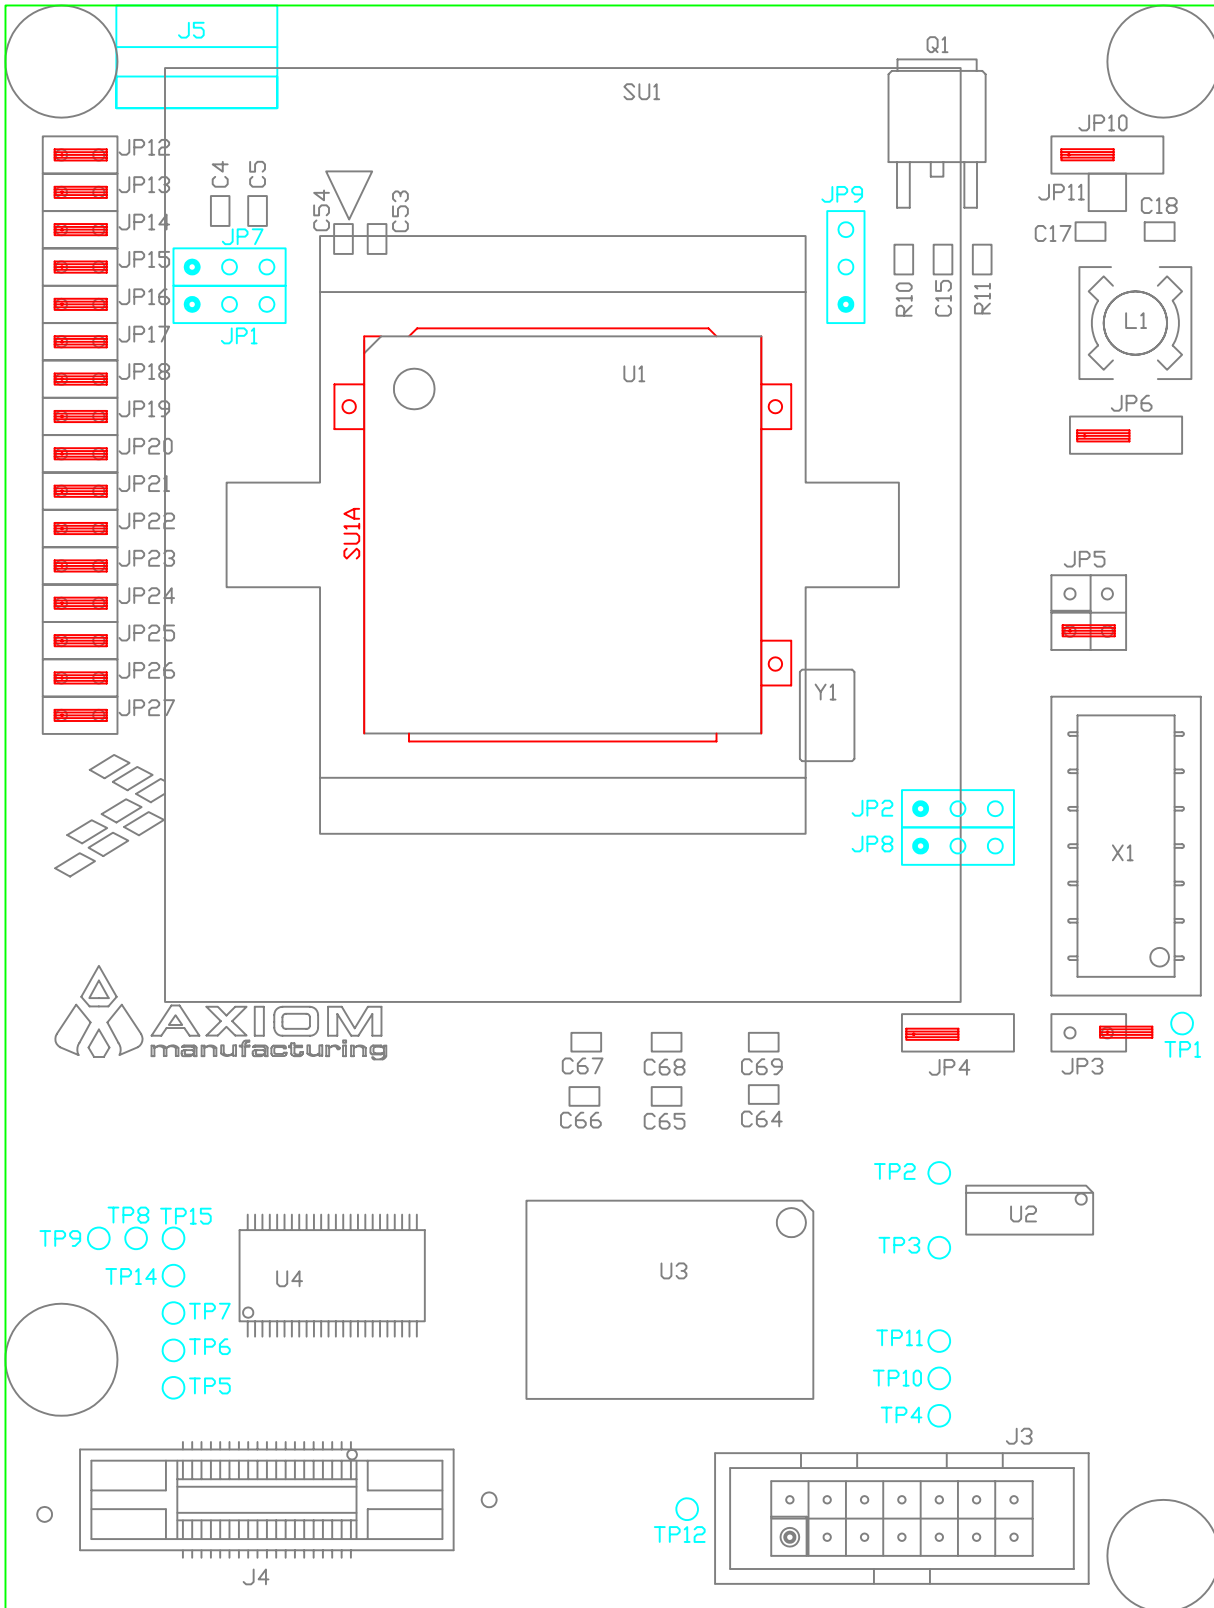

DDC-0472-061 REV E

== SHUNT (GREEN SHUNTS MOVED FOR SHIP)

DEFAULT SHUNT POSITIONS (AS SHIPPED)

BLUE COMPONENTS ARE DNI

TOP ASSY

APPROVED: SR,12/10/10

MPC567XADAT516 (MAMBA DAUGHTER CARD) AXM-0472 REV E

AXIOM MANUFACTURING