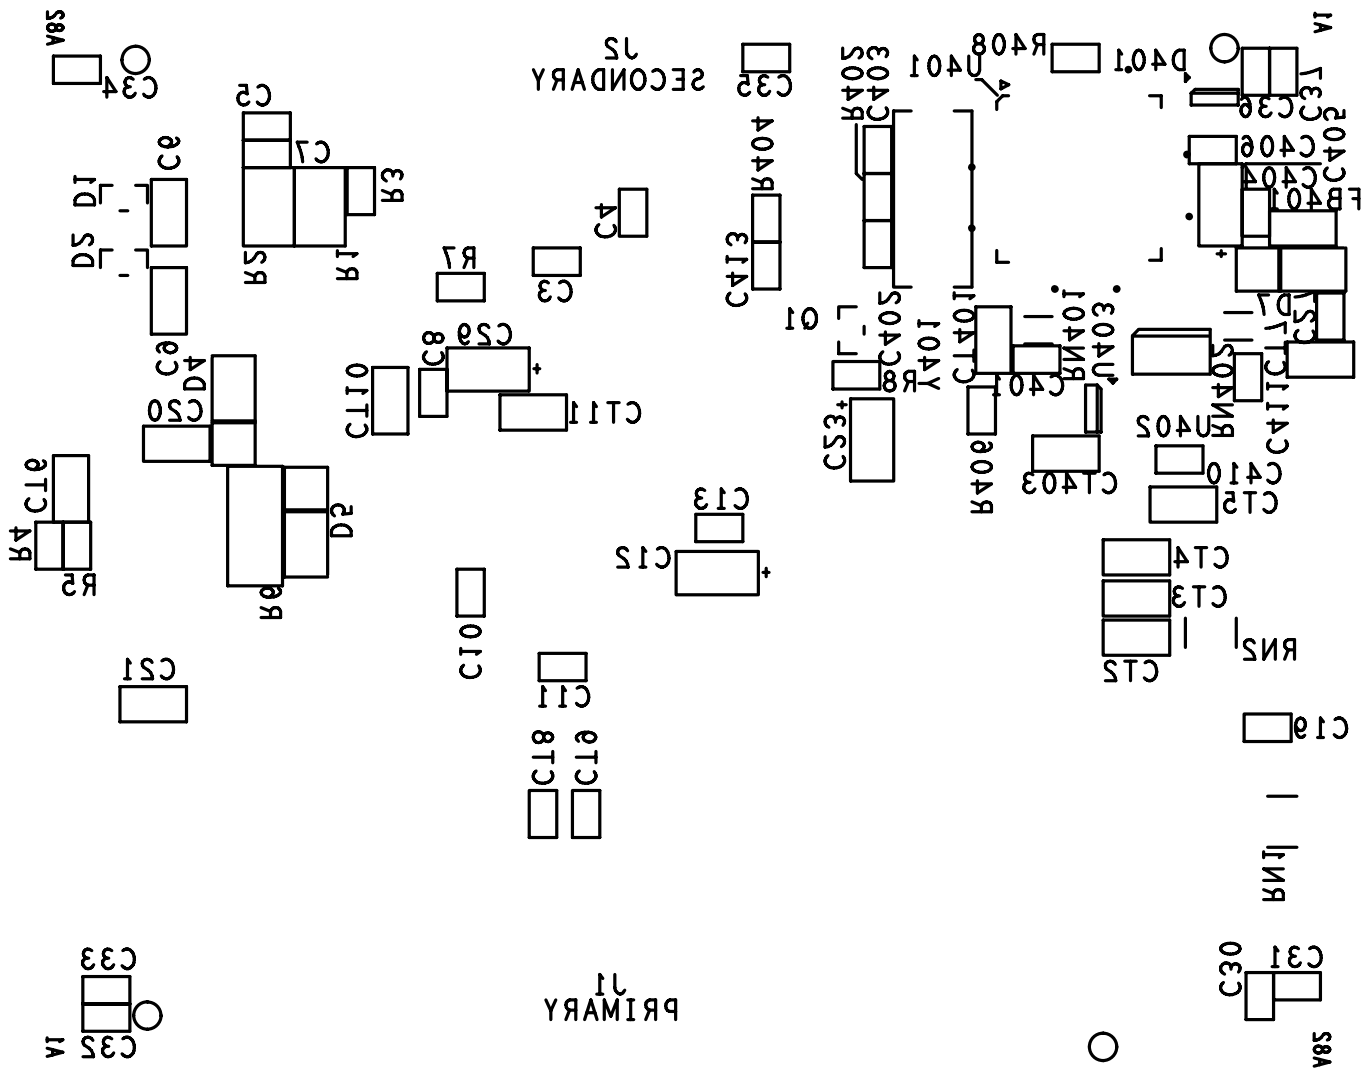

AXIOM MANUFACTURING
 TWR-S12G128 AXM-0508 REV B
 BOTTOM SILKSCREEN

AXIOM MANUFACTURING
TWR-S12G128 AXM-0508 REV B
TOP LAYER LYR1

AXIOM MANUFACTURING
TWR-S12G128 AXM-0508 REV B
GND LAYER L2R2

AXIOM MANUFACTURING
TWR-S12G128 AXM-0508 REV B
PWR LAYER LYR3

AXIOM MANUFACTURING
TWR-S12G128 AXM-0508 REV B
BOTTOM LAYER LYR4

AXIOM MANUFACTURING
TWR-S12G128 AXM-0508 REV B
OUTLINE