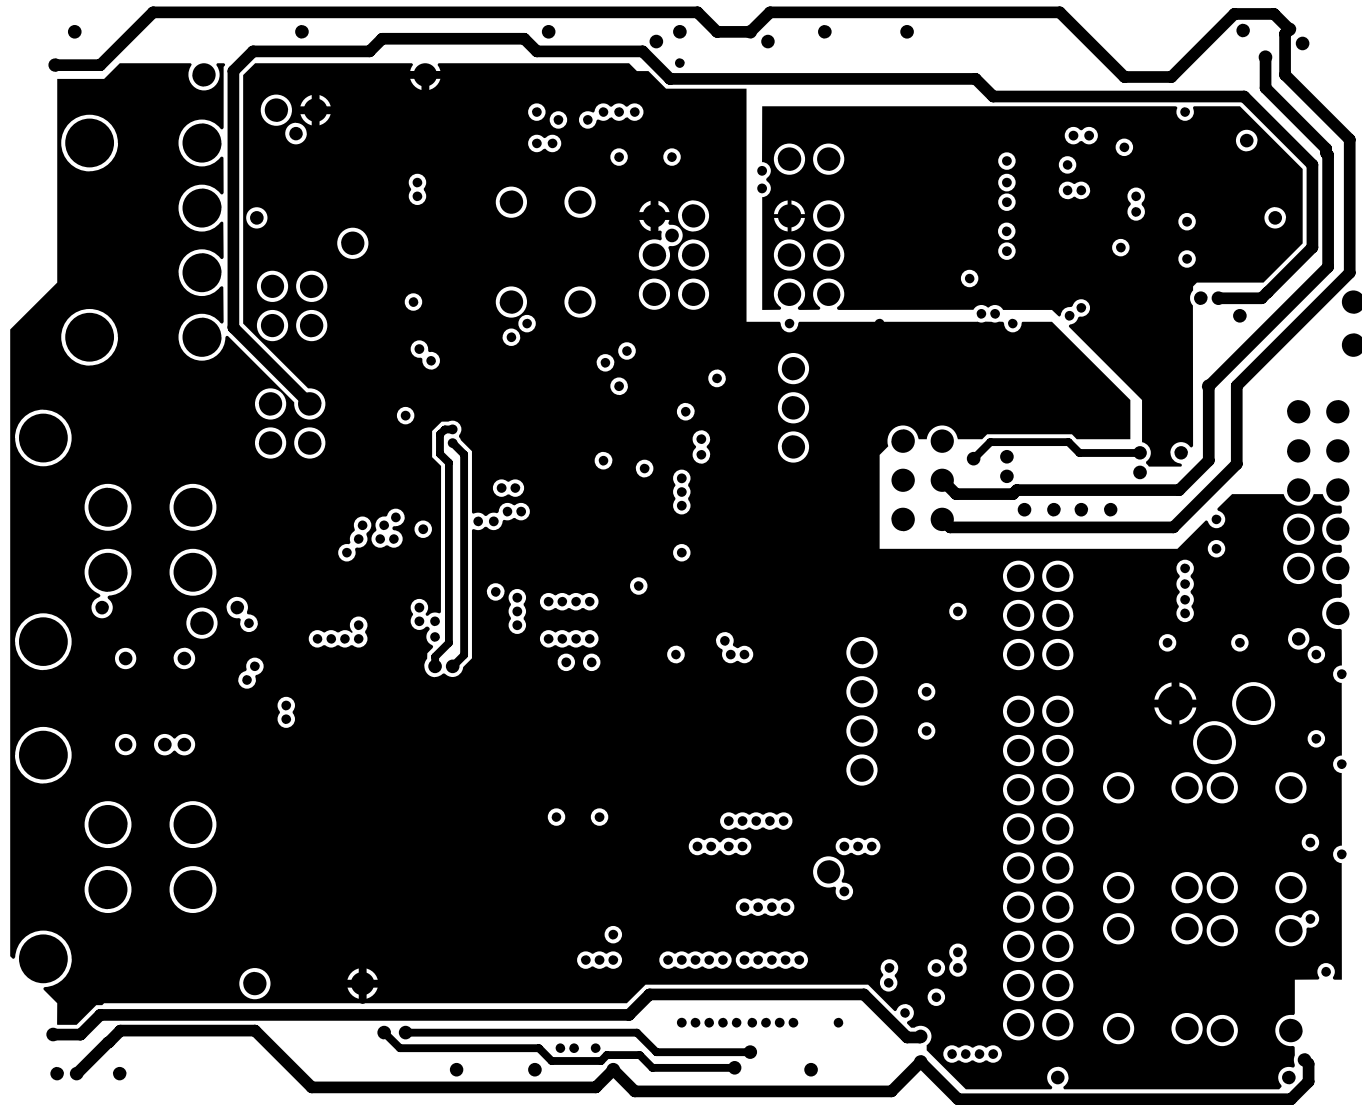

AXIOM MANUFACTURING
 TWR-S12G128 AXM-0508 REV B
 BOTTOM SILKSCREEN

AXIOM MANUFACTURING
TWR-S12G128 AXM-0508 REV B
TOP LAYER LYR1

AXIOM MANUFACTURING
TWR-S12G128 AXM-0508 REV B
GND LAYER L2R2

AXIOM MANUFACTURING
TWR-S12G128 AXM-0508 REV B
PWR LAYER LYR3

AXIOM MANUFACTURING
TWR-S12G128 AXM-0508 REV B
BOTTOM LAYER LYR4

AXIOM MANUFACTURING
TWR-S12G128 AXM-0508 REV B
OUTLINE