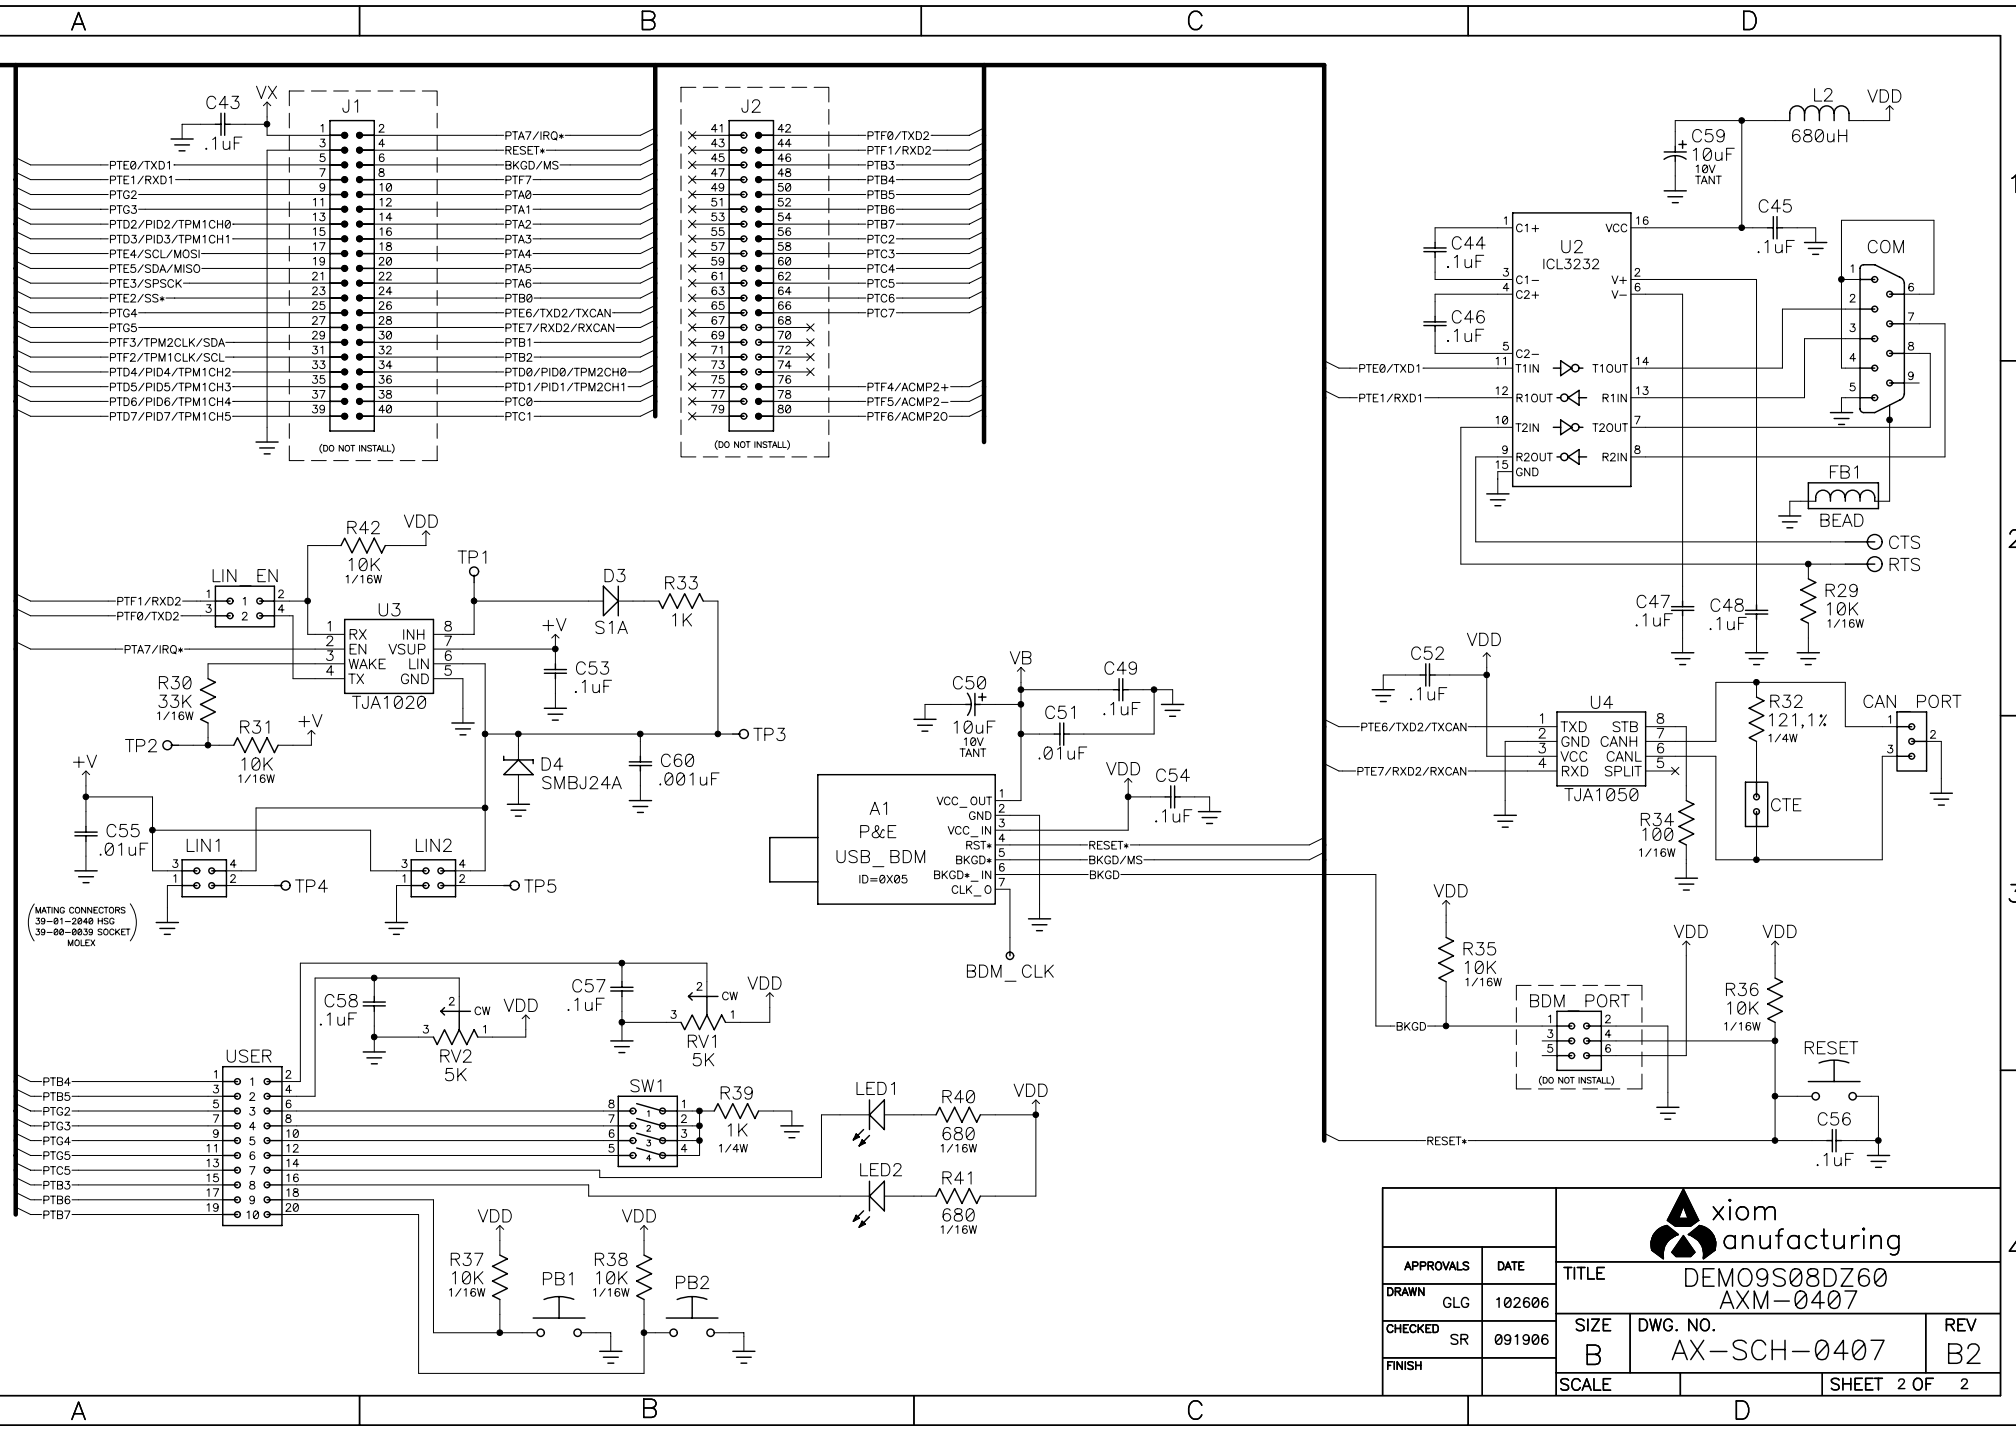

APPROVALS		DATE	TITLE	
DRAWN	GLG	102606	DEM09S08DZ60 AXM-0407	
CHECKED	SR	091906	SIZE	DWG. NO.
FINISH			B	AX-SCH-0407
		SCALE	SHEET 1 OF 2	
			REV B2	

SHEET 1

APPROVALS		DATE	TITLE	
DRAWN		GLG	102606	
CHECKED		SR	091906	
FINISH				
			SIZE	DWG. NO.
			B	AX-SCH-0407
			SCALE	REV
				B2
			SHEET 2 OF 2	

xiom manufacturing

DEM09S08DZ60  
AXM-0407

REV B2

SHEET 2 OF 2