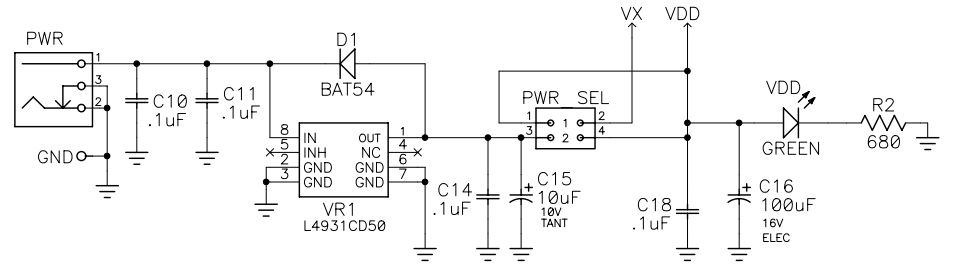

NOTE: EXPANDED BUS FUNCTION IS NOT SUPPORTED BY MC9S12XDT512

APPROVALS		DATE	TITLE	
DRAWN	GLG	021706	CSM12D AXM-0362	
CHECKED	DSR	021706	SIZE	DWG. NO.
FINISH			B	DOC-0362-030
SCALE		SHEET 1 OF 2		REV D

SHEET 1

		 xiom manufacturing			
APPROVALS	DATE	TITLE			
DRAWN	GLG	CSM12D AXM-0362			
CHECKED	DSR	SIZE	DWG. NO.	REV	
FINISH		B	DOC-0362-030	D	
		SCALE	SHEET 2 OF 2		