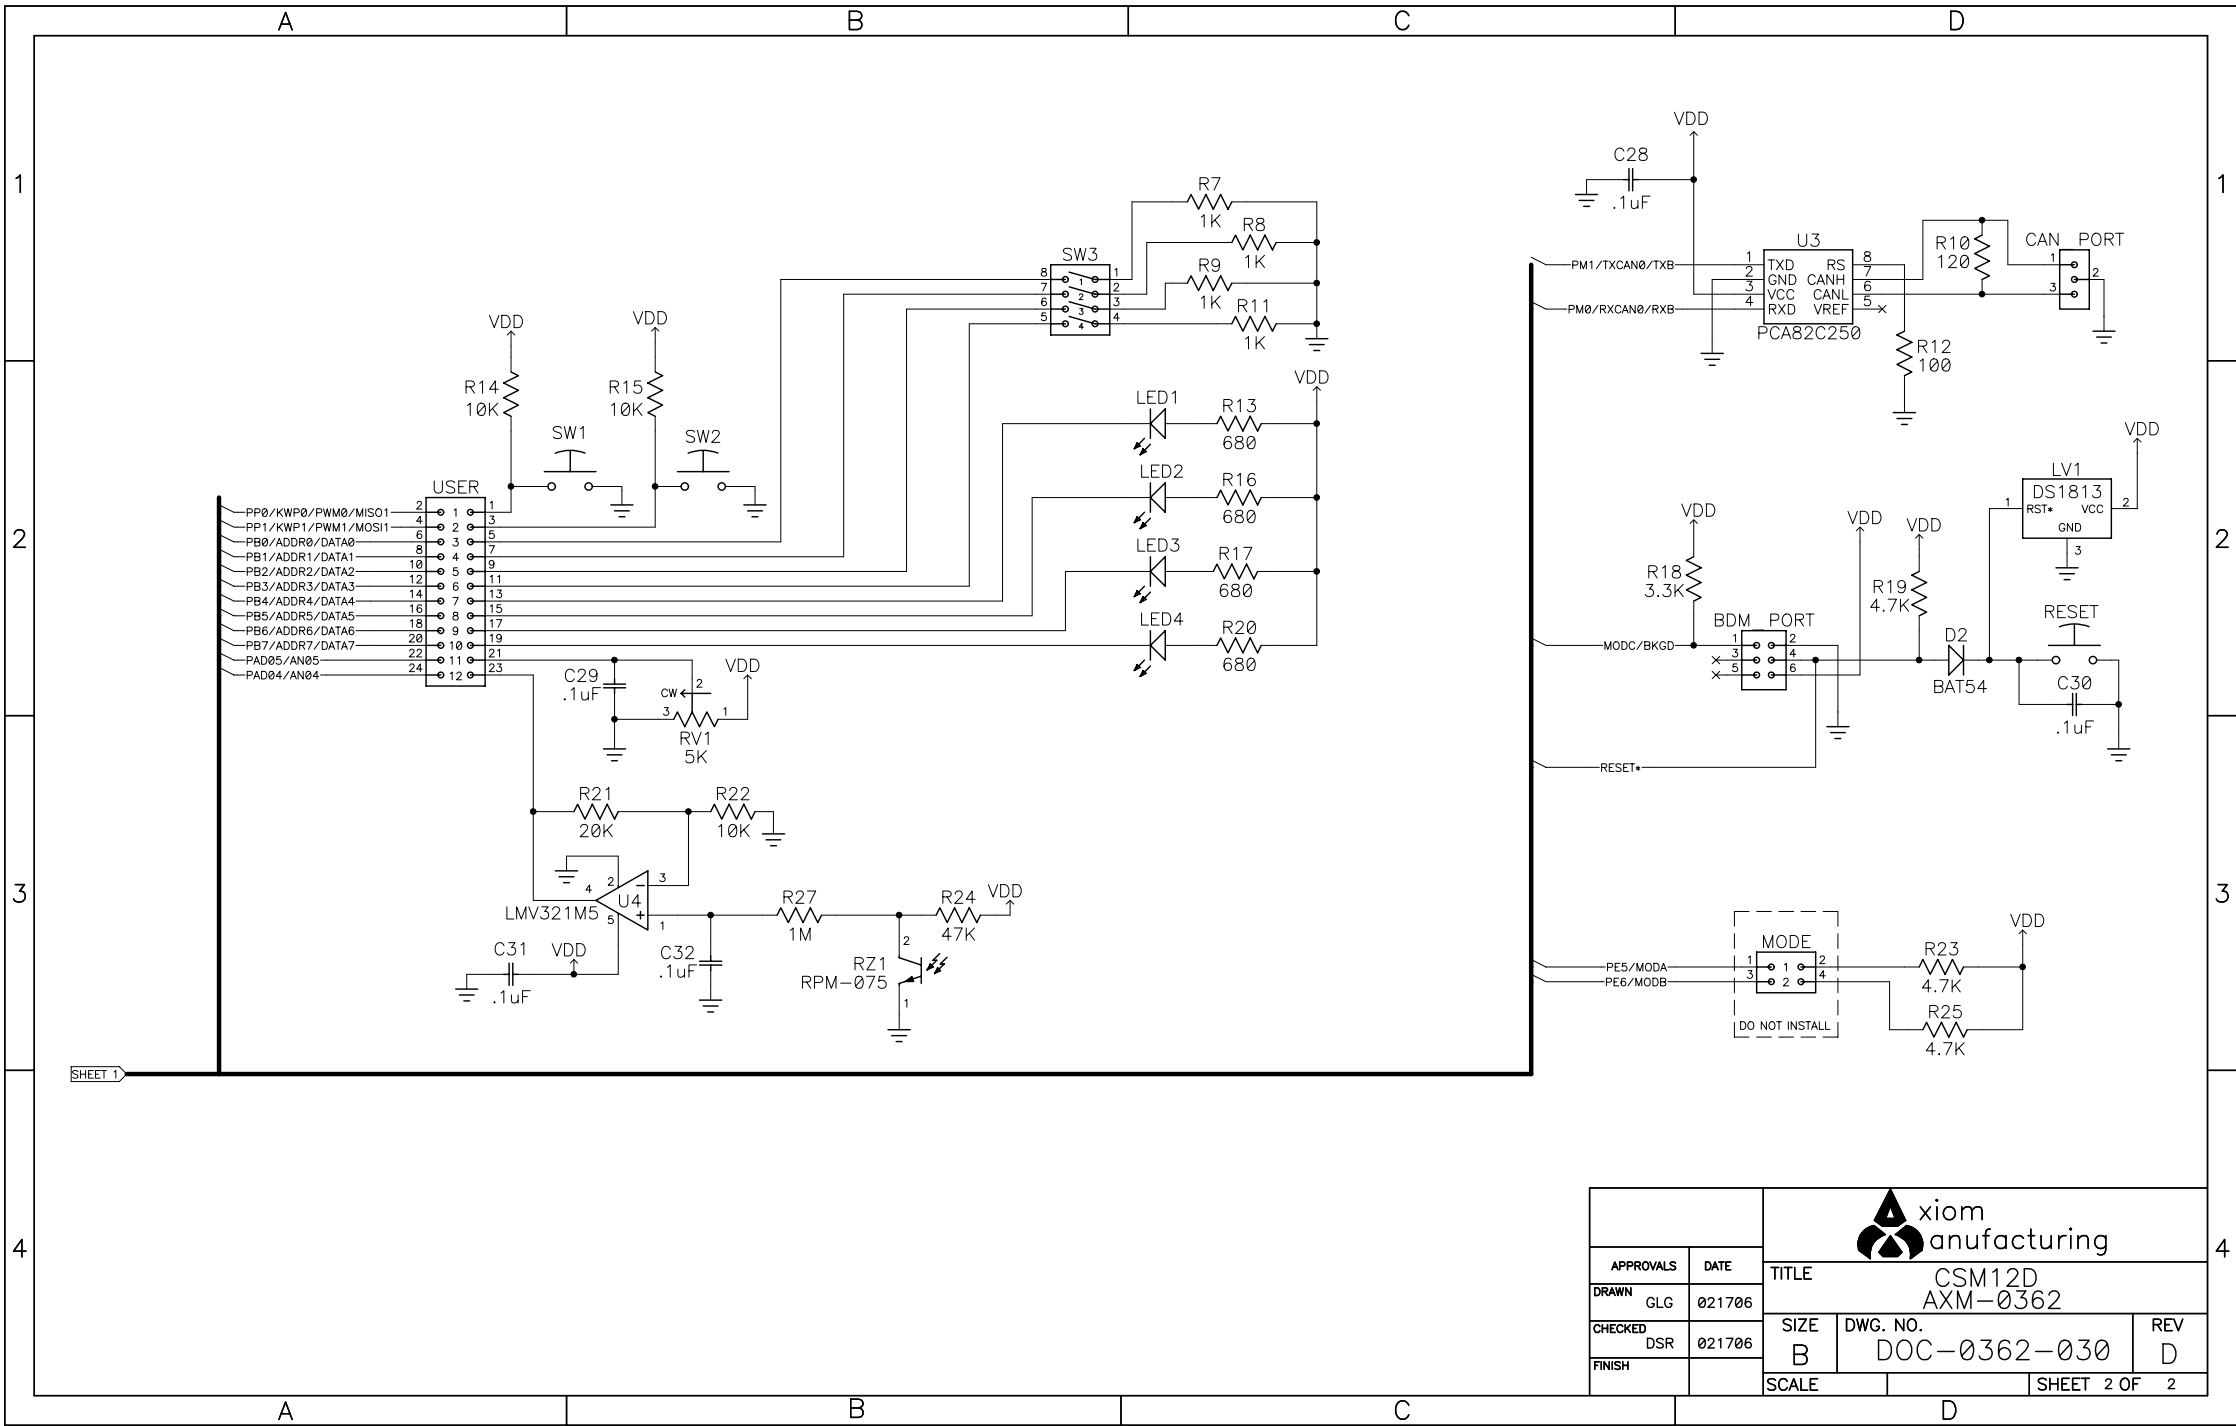

NOTE: EXPANDED BUS FUNCTION IS NOT SUPPORTED BY MC9S12XDT512

APPROVALS		DATE	TITLE	
DRAWN	GLG	021706	CSM12D AXM-0362	
CHECKED	DSR	021706	SIZE	DWG. NO.
FINISH			B	DOC-0362-030
SCALE		SHEET 1 OF 2		REV D

SHEET 1

		 xiom manufacturing			
APPROVALS	DATE	TITLE			
DRAWN	GLG	CSM12D AXM-0362			
CHECKED	DSR	SIZE	DWG. NO.	REV	
FINISH		B	DOC-0362-030	D	
		SCALE	SHEET 2 OF 2		