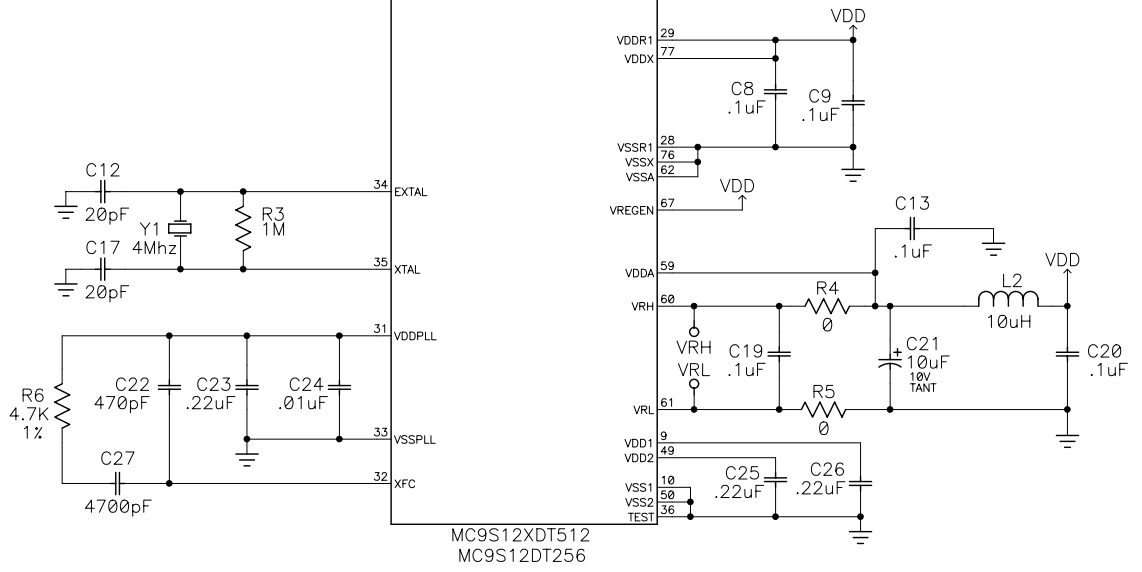

NOTE: EXPANDED BUS FUNCTION IS NOT SUPPORTED BY MC9S12XDT512

APPROVALS		DATE	TITLE	
DRAWN	GLG	021706	CSM12D AXM-0362	
CHECKED	DSR	021706	SIZE	DWG. NO.
FINISH			B	DOC-0362-030
SCALE		SHEET 1 OF 2		REV D

SHEET 1

		 xiom manufacturing			
APPROVALS	DATE	TITLE			
DRAWN	GLG	CSM12D AXM-0362			
CHECKED	DSR	SIZE	DWG. NO.	REV	
FINISH		B	DOC-0362-030	D	
		SCALE	SHEET 2 OF 2		